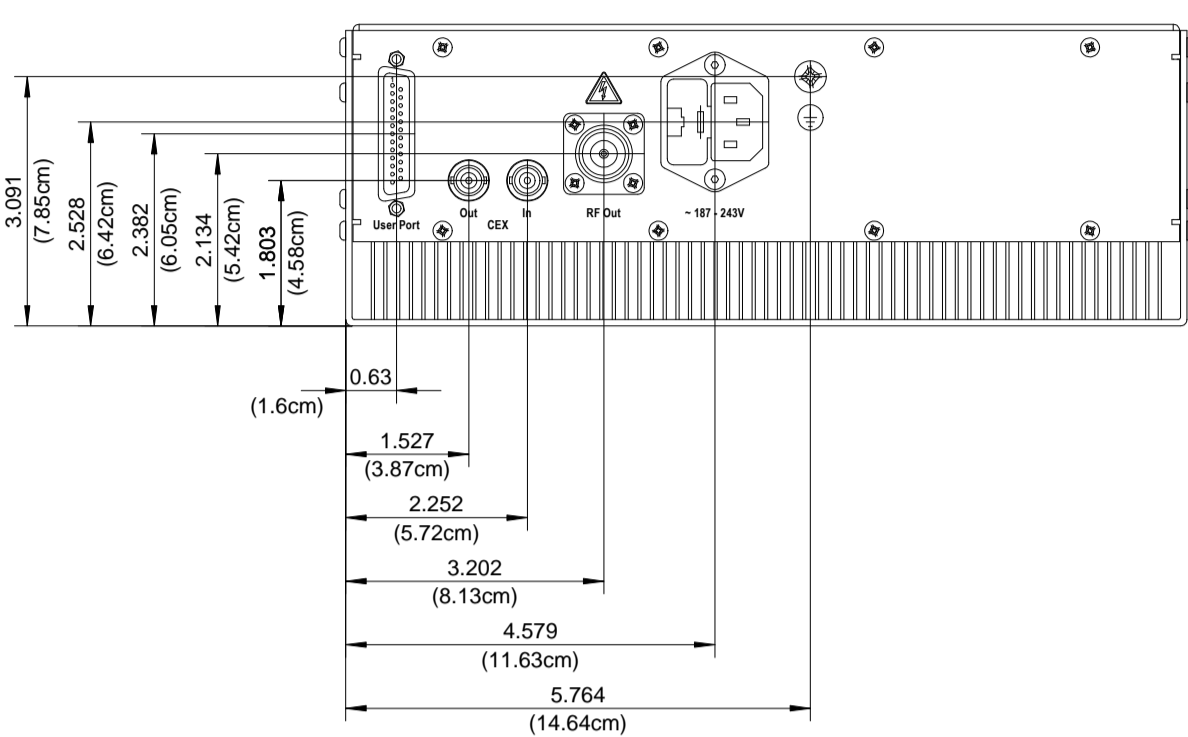

Rear view: description

Rear view: dimensions

Left side view

\* Mounting screws max. M4x8

Front view

Right side view

\* Mounting screws max. M4x8

Top view