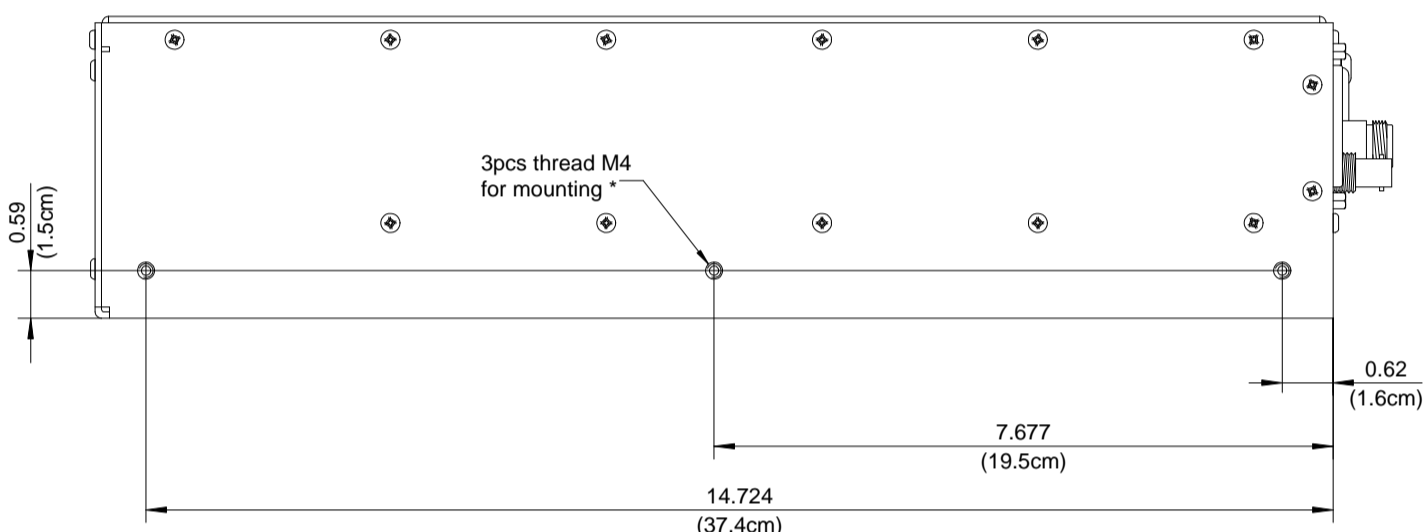

Rear view: description

Rear view: dimensions

Left side view

\* Mounting screws max. M4x8

Front view

Right side view

\* Mounting screws max. M4x8

Top view