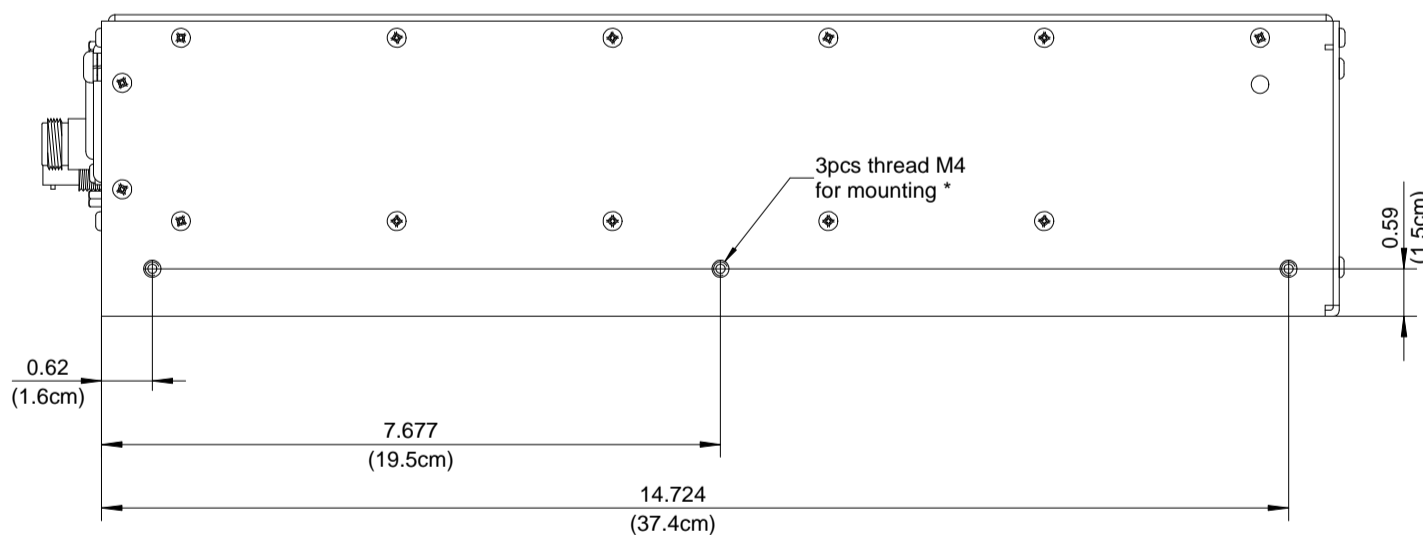

Rear view: description

Rear view: dimensions

Left side view

\* Mounting screws max. M4x8

Front view

Right side view

\* Mounting screws max. M4x8

Top view